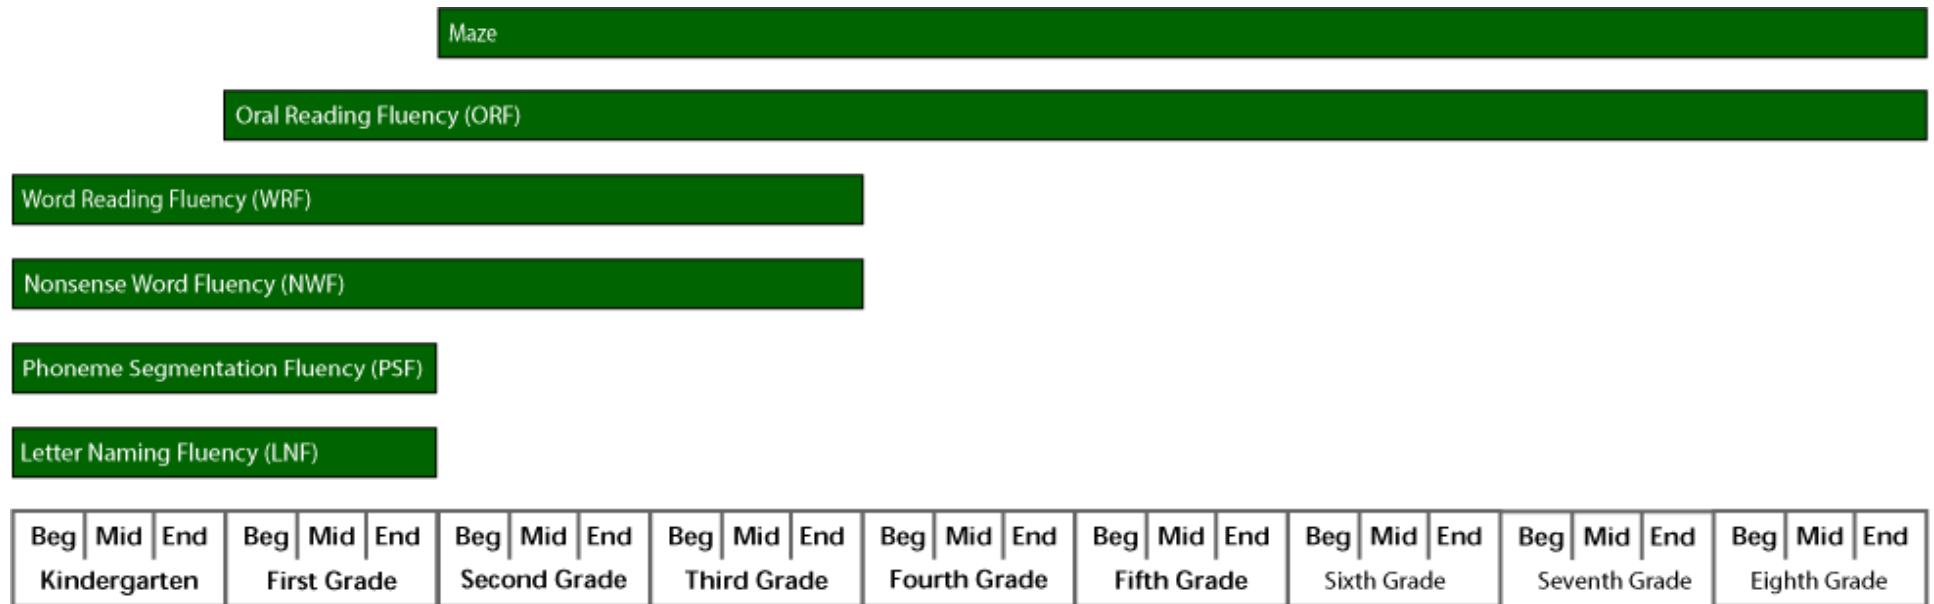

## DIBELS 8<sup>th</sup> Edition Administration Timeline

This timeline shows the administration periods for each of the DIBELS 8<sup>th</sup> Edition measures. See the administration manual for more details.

Maze will be available in 2019-20.