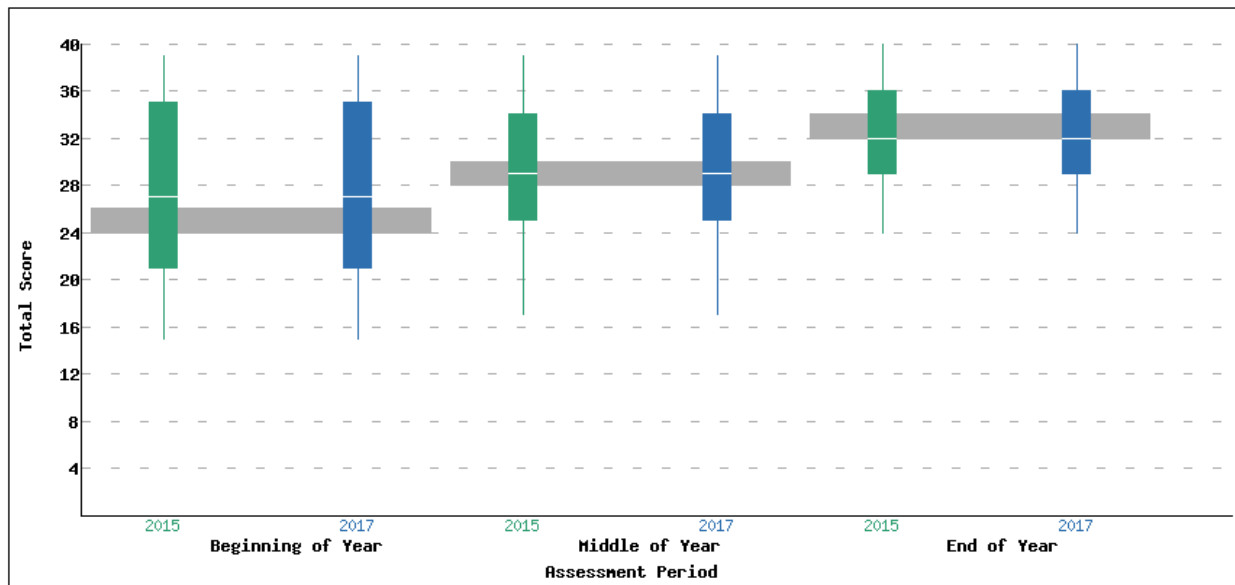

## Cross-Year Box Plot

Report:	Web	Scope:	District	Assessment:	easyCBM CCSS Math
District:	Example District 2	Grade:	Third Grade	Measure:	Total Score

### Total Math Score (Total Score)